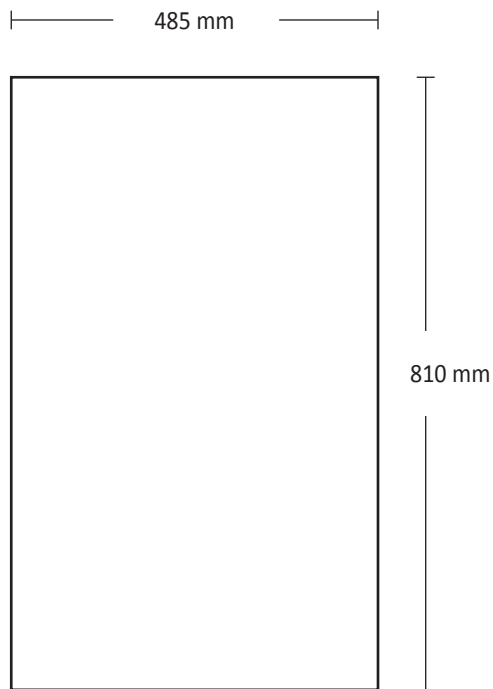

Sticker dimensions

DKS 142 BE

Filespecifications:

Print ready PDF file made in scale 1:1.

Min. 100 dpi.

Incl.: 10 mm bleed and cropmarks

Left & Right

Door sticker