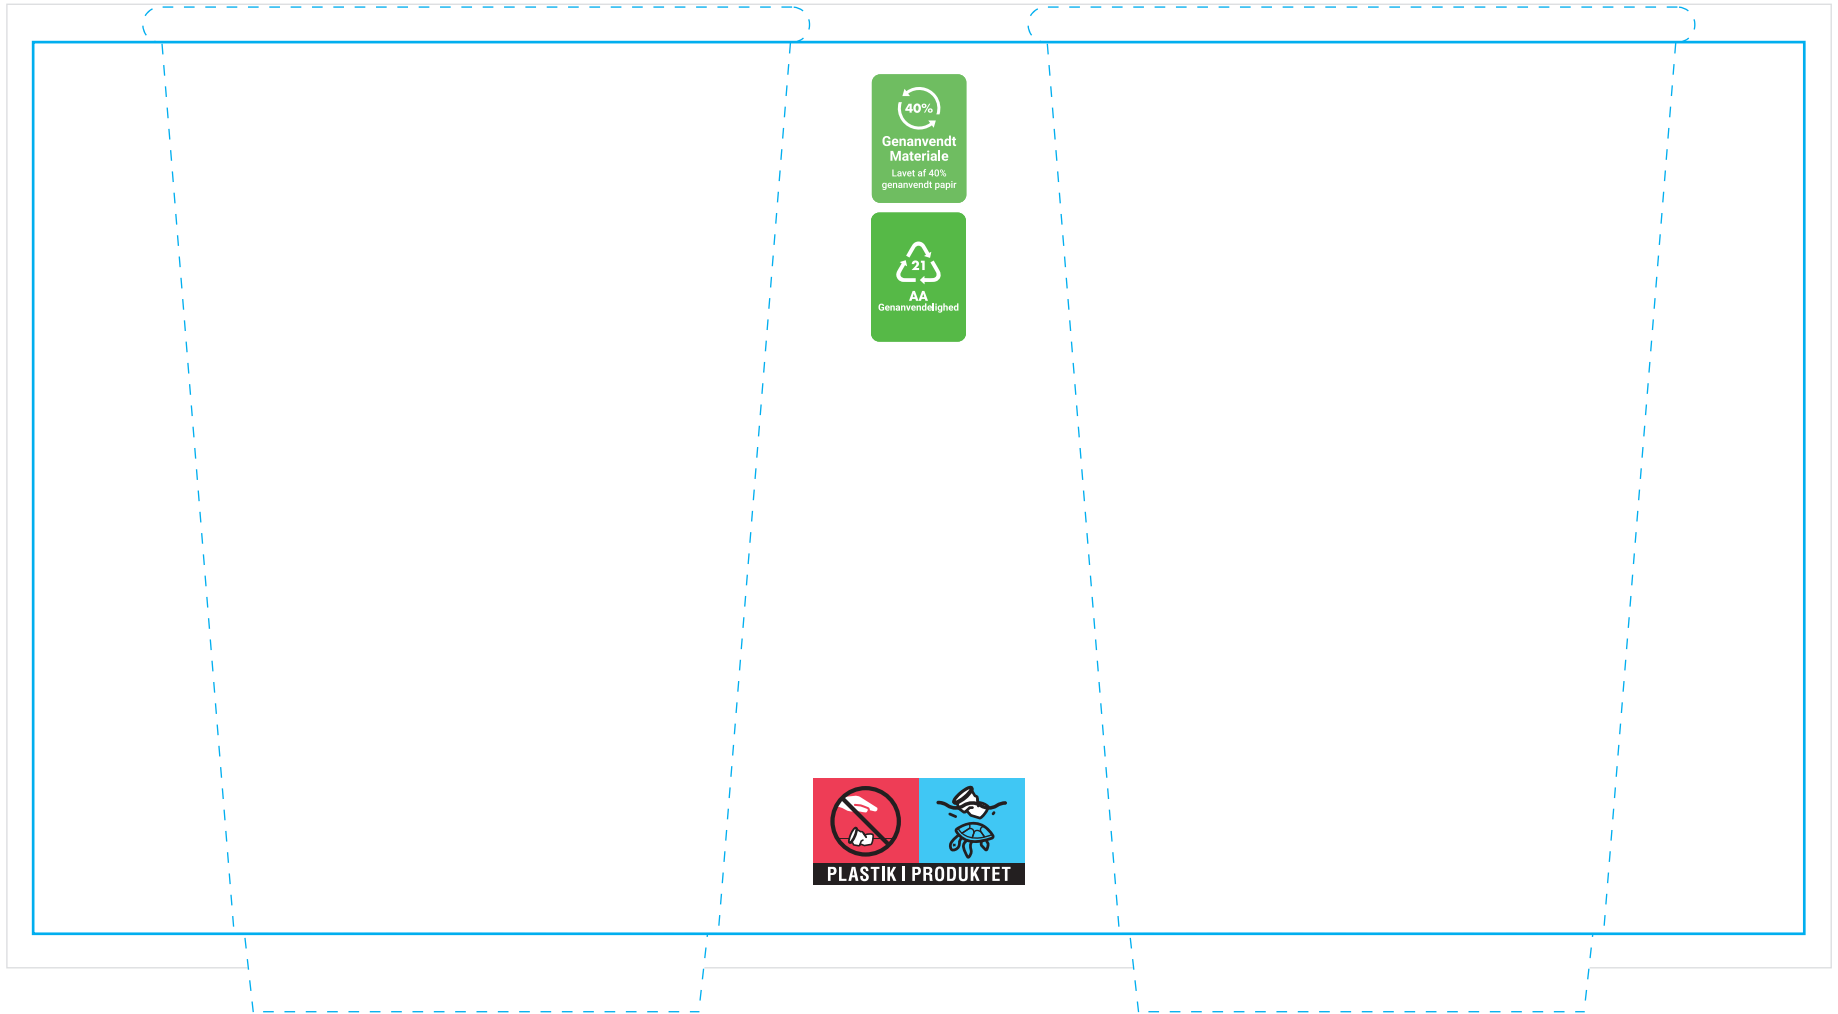

Front
|

Back
|

Printable area

Cut line

Cup illustration

Light print will look slightly darker when printing, due to the use of recycled paper.