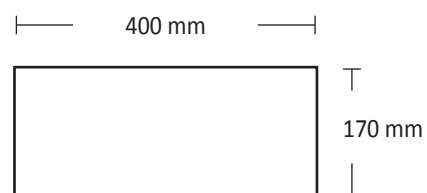

Sticker dimensions

SC 51

Filespecifications:

Print ready PDF file made in scale 1:1.

Min. 100 dpi.

Incl.: 10 mm bleed and cropmarks

**Sides
Left & Right**

Light sign / canopy