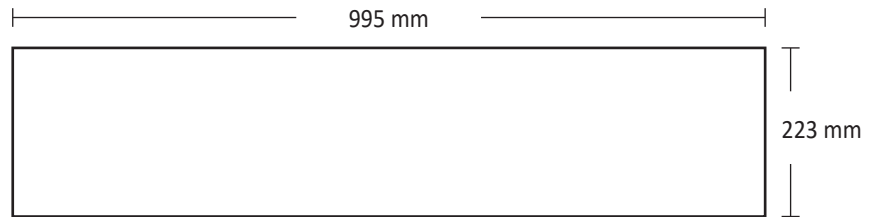

Sticker dimensions

SD801SL

Filespecifications:

Print ready PDF file made in scale 1:1.

Min. 100 dpi.

Incl.: 10 mm bleed and cropmarks

Left & Right

Light sign / canopy